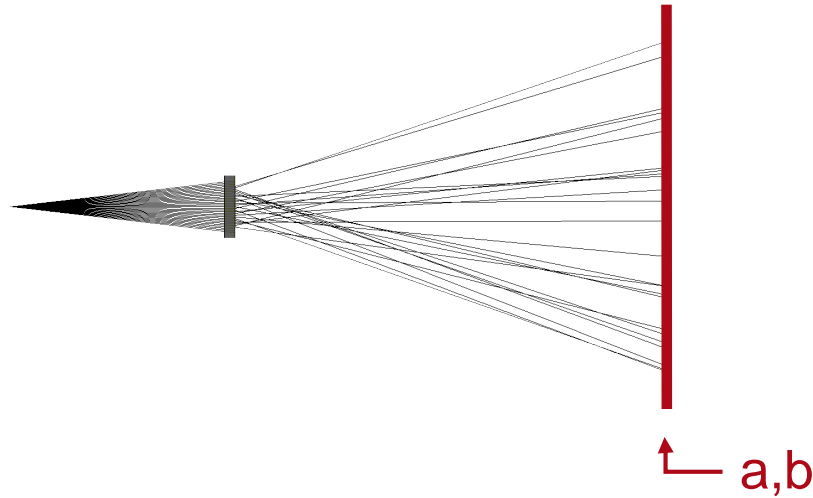

Specification: Detectors

Position	Modeling Technique	Detector/Analyzer
full system	3D ray tracing	3D ray tracing system visualization
a	ray tracing	spot diagram
b	field tracing	2D intensity pattern