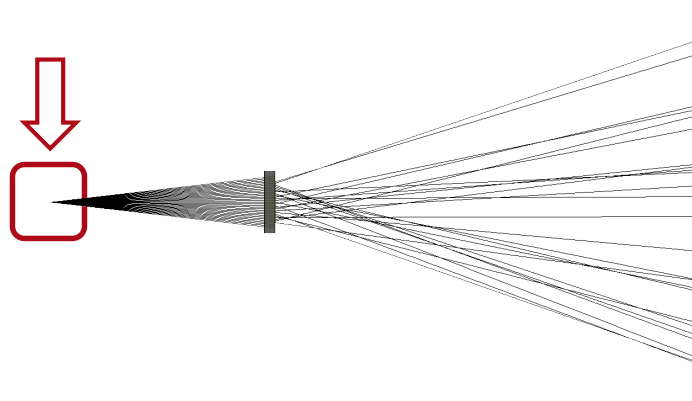

# Task / System Illustration

cell array structure  
built up with

- prisms
- gratings
- mirrors

# Specification: Light Source

Parameter	Description / Value & Unit
type	RGB LED
emitter size	100×100μm
wavelength	473nm, 532nm, 635nm (RGB white light)
polarization	circularly polarized light
number of lateral modes	3×3
total number of lateral and spectral modes	27