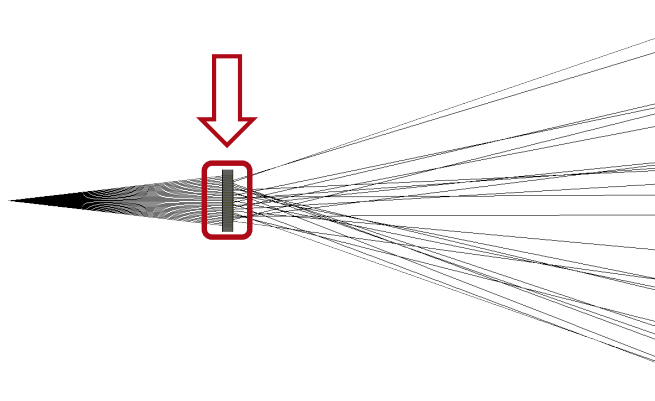

# Task / System Illustration

cell array structure  
built up with

- prisms
- gratings
- mirrors

# Specification: Light Source

Parameter	Description / Value & Unit
type	RGB LED
emitter size	100×100μm
wavelength	473nm, 532nm, 635nm (RGB white light)
polarization	circularly polarized light
number of lateral modes	3×3
total number of lateral and spectral modes	27

# Specification: Cells Array

Parameter	Value & Unit
number of cells	100×100
cell size	125μm×125μm
array aperture	12.5mm×12.5mm