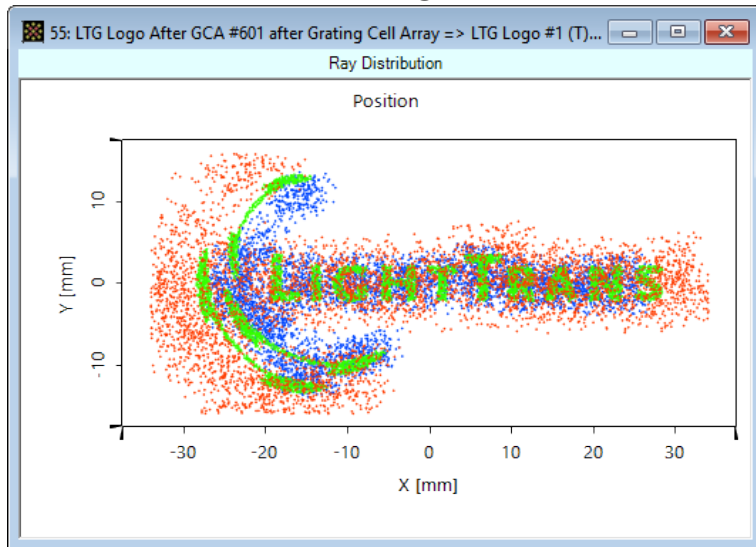

# Specification: Detectors

Position	Modeling Technique	Detector/Analyzer
full system	3D ray tracing	3D ray tracing system visualization
a	ray tracing	spot diagram
b	field tracing	2D intensity pattern

# Results: 3D System Ray Tracing

# Results: Grating Cells Array

orientation of gratings in array ( $^{\circ}$ )

spot diagram

intensity pattern

# Results: Prism Cells Array

orientation of prisms in array ( $^{\circ}$ )

spot diagram

intensity pattern

prism cells arrays show less dispersion effects