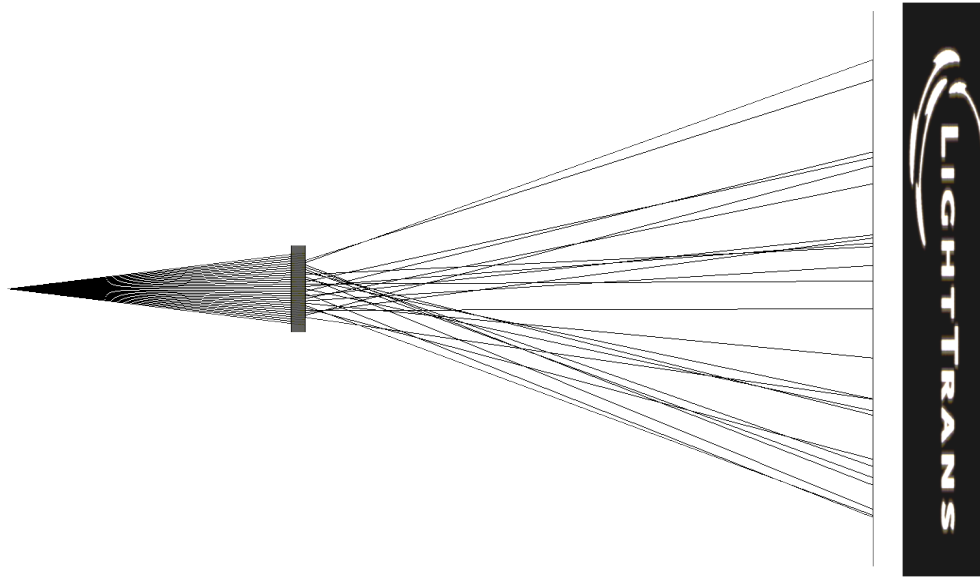

Highlights

---

innovative user-friendly design method of light deflecting elements including partially coherence and dispersion effects