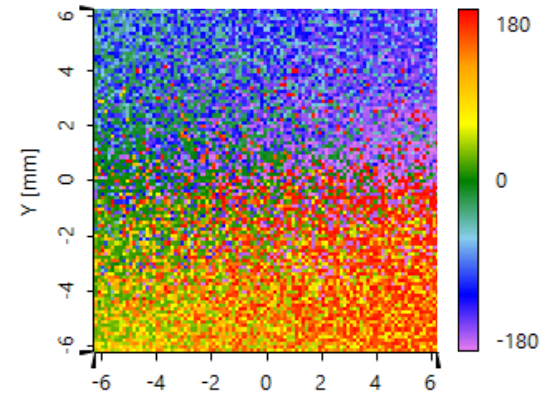

# Specification: Light Source

Parameter	Description / Value & Unit
type	RGB LED
emitter size	100×100μm
wavelength	473nm, 532nm, 635nm (RGB white light)
polarization	circularly polarized light
number of lateral modes	3×3
total number of lateral and spectral modes	27

# Specification: Detectors

Position	Modeling Technique	Detector/Analyzer
full system	3D ray tracing	3D ray tracing system visualization
a	ray tracing	spot diagram
b	field tracing	2D intensity pattern

# Results: 3D System Ray Tracing

# Results: Grating Cells Array

orientation of gratings in array ( $^{\circ}$ )

spot diagram

intensity pattern