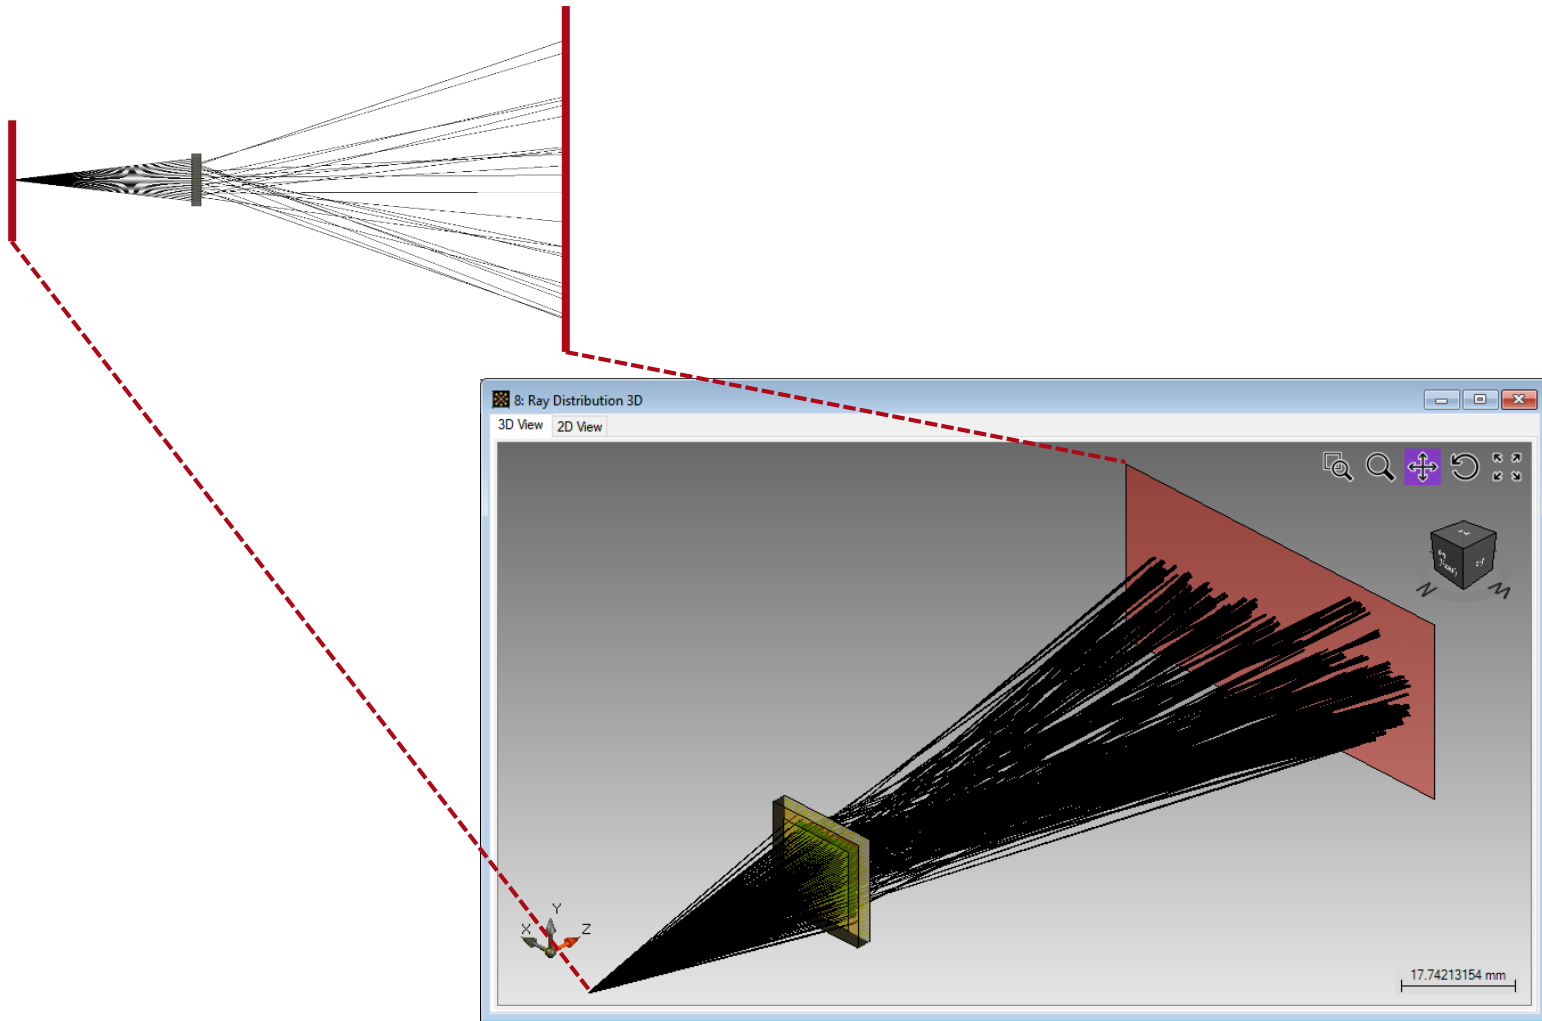

# Specification: Light Source

Parameter	Description / Value & Unit
type	RGB LED
emitter size	100×100μm
wavelength	473nm, 532nm, 635nm (RGB white light)
polarization	circularly polarized light
number of lateral modes	3×3
total number of lateral and spectral modes	27

# Specification: Cells Array

Parameter	Value & Unit
number of cells	100×100
cell size	125μm×125μm
array aperture	12.5mm×12.5mm

# Specification: Detectors

Position	Modeling Technique	Detector/Analyzer
full system	3D ray tracing	3D ray tracing system visualization
a	ray tracing	spot diagram
b	field tracing	2D intensity pattern

# Results: 3D System Ray Tracing