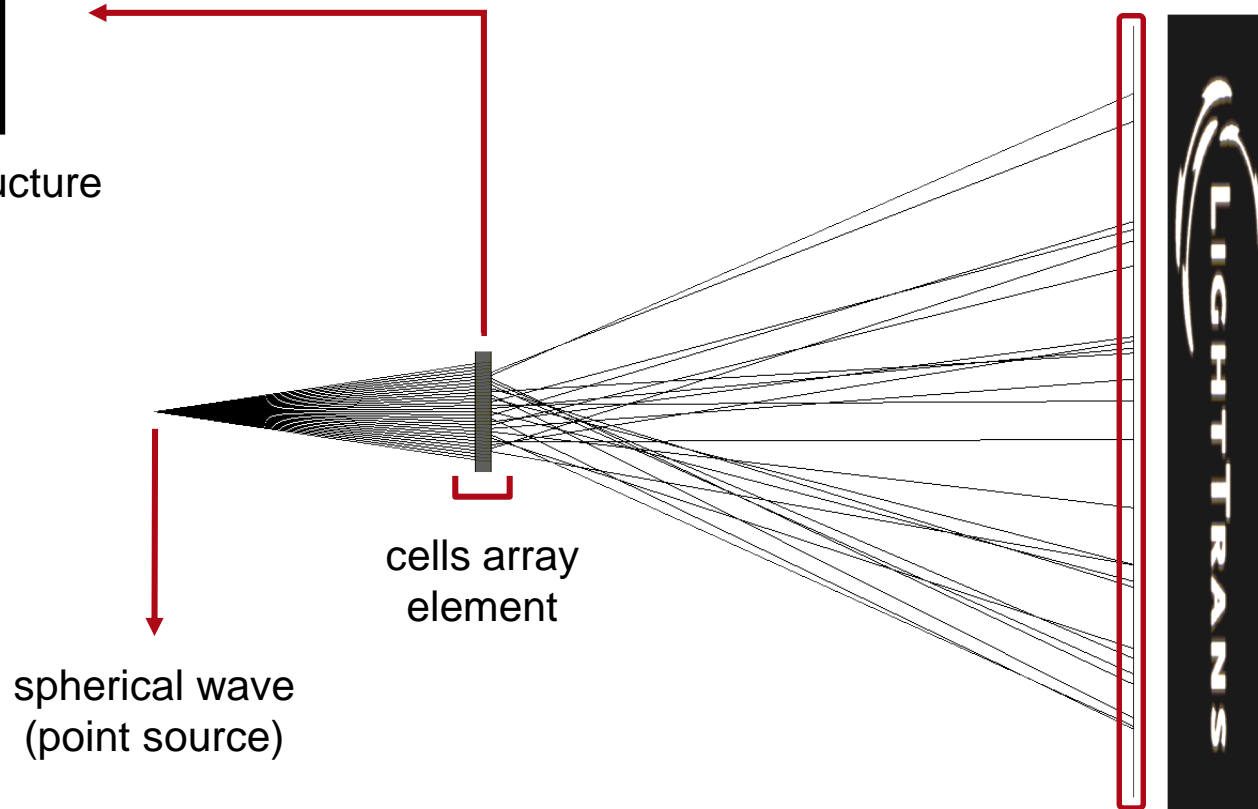

Light Shaping > Cells Arrays

## **Shaping of White Light by Using Prism / Grating / Mirror Cells Arrays**

# Task / System Illustration

cell array structure  
built up with

- prisms
- gratings
- mirrors

# Specification: Light Source

Parameter	Description / Value & Unit
type	RGB LED
emitter size	100×100μm
wavelength	473nm, 532nm, 635nm (RGB white light)
polarization	circularly polarized light
number of lateral modes	3×3
total number of lateral and spectral modes	27